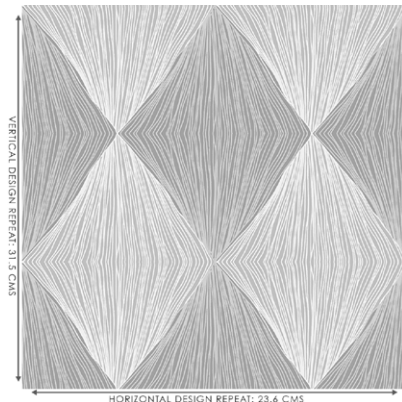

SUITABLE FOR: Drapery & Soft Upholstery

COMPOSITION: Polyester Rayon Natural Fiber

WIDTH: 140CM (+/- 5CM)

WEIGHT: 240GSM

VERTICAL DESIGN REPEAT: 31.5 CMS

HORIZONTAL DESIGN REPEAT: 23.6 CMS

WASHING INSTRUCTIONS: (Dry Clean Only)

*Colour shades may tend to vary between different dye-lots & production batches

*Due to variations in computer screens, images presented are not 100% similar to actual fabrics

*Other colours are available in book collections 2038 & 2039

2040 - 16

AVAILABLE COLOURS

DESIGN