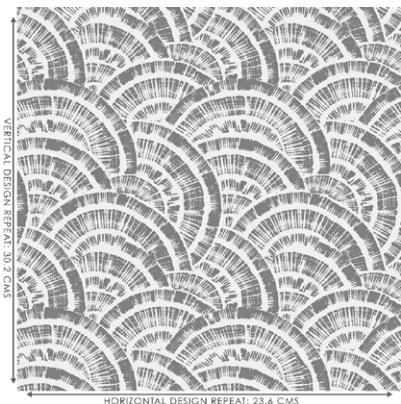

SUITABLE FOR: Drapery & Soft Upholstery

COMPOSITION: 75% Poly, 25% Cotton

WIDTH: 140CM (+/- 5CM)

WEIGHT: 230GSM

VERTICAL DESIGN REPEAT: 30.2 CMS

HORIZONTAL DESIGN REPEAT: 23.6 CMS

WASHING INSTRUCTIONS: (Dry Clean Only)

*Colour shades may tend to vary between different dye-lots & production batches

*Due to variations in computer screens, images presented are not 100% similar to actual fabrics

*Other colours are available in book collections 2038 & 2039

2040 - 42

AVAILABLE COLOURS

DESIGN

2038 - 19

2038 - 74

2039 - 13

2039 - 74