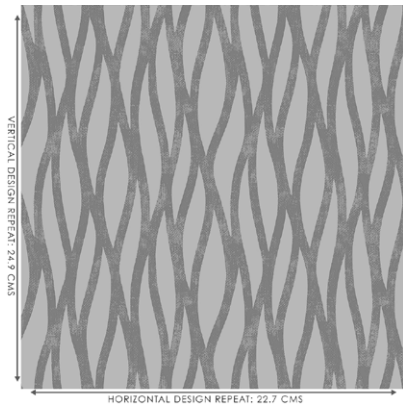

SUITABLE FOR: Drapery & Soft Upholstery

COMPOSITION: 75% Poly, 25% Cotton

WIDTH: 140CM (+/- 5CM)

WEIGHT: 220GSM

VERTICAL DESIGN REPEAT: 24.9 CMS

HORIZONTAL DESIGN REPEAT: 22.7 CMS

WASHING INSTRUCTIONS: (Dry Clean Only)

*Colour shades may tend to vary between different dye-lots & production batches

*Due to variations in computer screens, images presented are not 100% similar to actual fabrics

*Other colours are available in book collections 2038 & 2039

2040 - 06

AVAILABLE COLOURS

DESIGN

2038 - 17

2038 - 70

2039-19