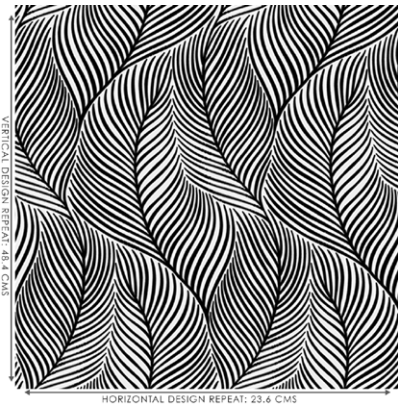

SUITABLE FOR: Drapery & Soft Upholstery

COMPOSITION: Polyester Rayon Natural Fiber

WIDTH: 140CM (+/- 5CM)

WEIGHT: 235GSM

VERTICAL DESIGN REPEAT: 11.9 CMS

HORIZONTAL DESIGN REPEAT: 11.8 CMS

WASHING INSTRUCTIONS: (Dry Clean Only)

*Colour shades may tend to vary between different dye-lots & production batches

*Due to variations in computer screens, images presented are not 100% similar to actual fabrics

*Other colours are available in book collections 2038 & 2039

2040 - 13

AVAILABLE COLOURS

DESIGN

2038 -52

2039 - 02

2039 - 82