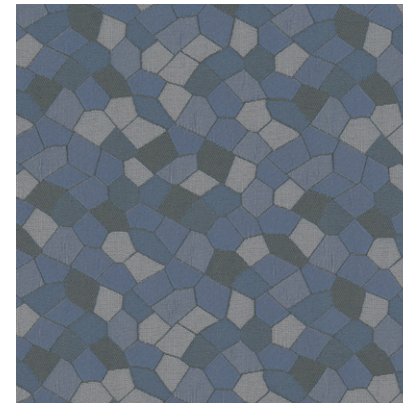

\*Other colours are available in book collections 2038 & 2039

2040 - 15

AVAILABLE COLOURS

2038 - 51

2038 - 76

2040 - 71

**SUITABLE FOR:** Drapery & Soft Upholstery  

**COMPOSITION:** Polyester Rayon Natural Fiber